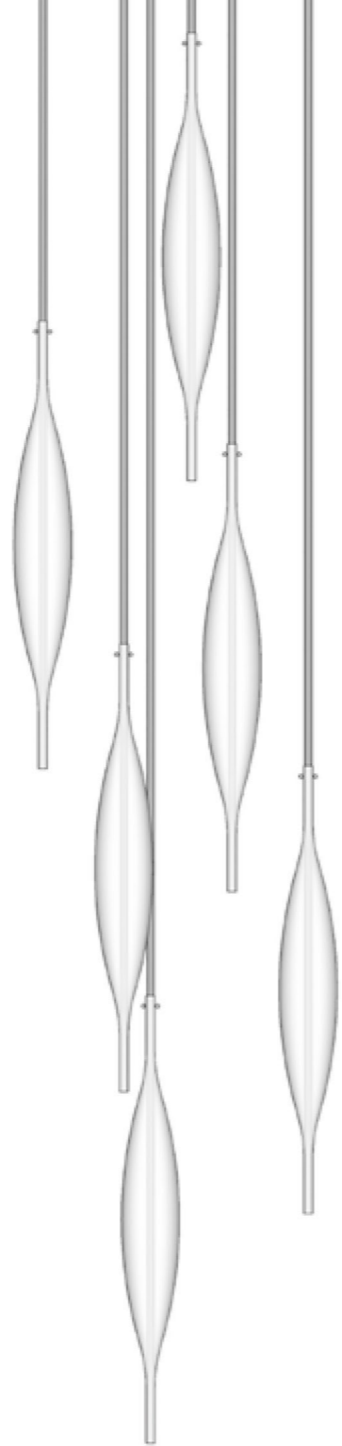

HYDRA

DELTA

FROSTED HAND-BLOWN GLASS PENDANT.

One size only: h. 50 - ø 6,5 cm.

Additional inner light can be used with this model (see page 139).